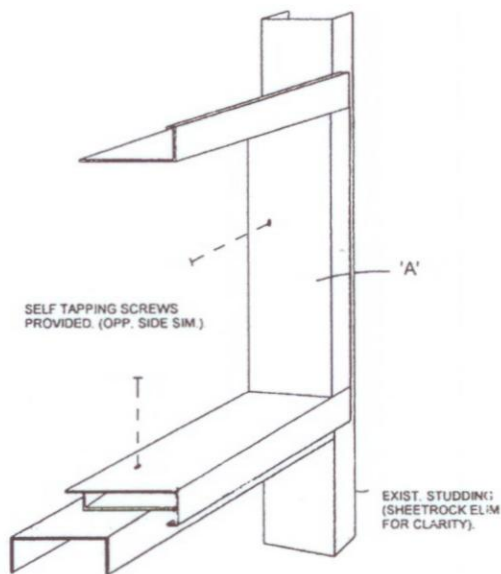

INSTALLATION INSTRUCTIONS

TELESCOPIC WALL VIEW FRAME

- 1) Set non-leded ('A') side of frame into rough opening on operator's side of partition
- 2) Level frame with blocking and secure with screws (provided, see Diagram 1).
- 3) Slide leded ('B') side of frame tightly against wall on X Ray side and into 'A'. Secure with screws provided as per diagram.
- 4) Set glass into frame. Use glazier's setting blocks along bottom (glass should NOT rest directly on frame).
- 5) Set removable stops with screws (provided). Use care and protective devices to prevent scratching glass.

DIAGRAM 1

DIAGRAM 2

Notes:
ROUGH OPENING IS 1-1/2" LARGER THAN GLASS SIZE
(i.e. 24" x 36" GLASS SIZE = 25-1/2" x 37-1/2" ROUGH OPENING).

LX-57B X-RAY SHIELDING LEAD GLASS
TECHNICAL DATA SHEET

Materials

LX-57B is a lead barium type glass of high optical grade with over 60 percent heavy metal oxide, including at least 55 percent PbO. It offers high light transmission and does not discolor due to radiation. The hard polished surfaces have greater resistance to scratching.

Standard Sizes

8 x 10	20 x 24
10 x 10/10 x 12	24 x 24/24 x 30/24 x 36/24 x 48
12 x 12/12 x 16/12 x 20/12 x 24	30 x 30/30 x 36
14 x 18	32 x 40
16 x 20/16 x 24	36 x 36/36 x 48/36 x 60/36 x 72/36 x 84/36 x 96
18 x 24/18 x 26	48 x 48/48 x 60/48 x 72/48 x 84/48 x 96

In addition to the above sizes, any size can be ordered up to 48" x 96".