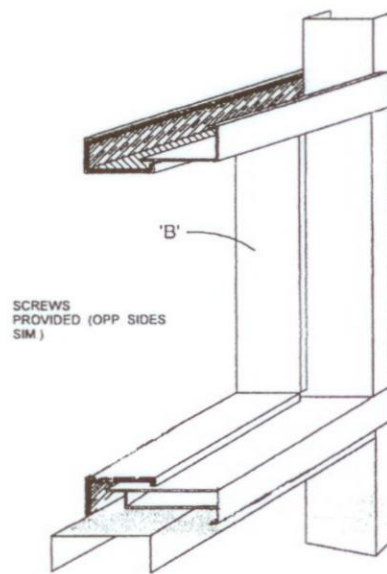

INSTALLATION INSTRUCTIONS

TELESCOPIC WALL VIEW FRAME

- 1) Set non-leded ('A') side of frame into rough opening on operator's side of partition
- 2) Level frame with blocking and secure with screws (provided, see Diagram 1).
- 3) Slide leded ('B') side of frame tightly against wall on X Ray side and into 'A'. Secure with screws provided as per diagram.
- 4) Set glass into frame. Use glazier's setting blocks along bottom (glass should NOT rest directly on frame).
- 5) Set removable stops with screws (provided). Use care and protective devices to prevent scratching glass.

DIAGRAM 1

DIAGRAM 2

Notes:
ROUGH OPENING IS 1-1/2" LARGER THAN GLASS SIZE
(i.e. 24" x 36" GLASS SIZE = 25-1/2" x 37-1/2" ROUGH OPENING).

LX-57B X-RAY SHIELDING LEAD GLASS
TECHNICAL DATA SHEET

Materials

LX-57B is a lead barium type glass of high optical grade with over 60 percent heavy metal oxide, including at least 55 percent PbO. It offers high light transmission and does not discolor due to radiation. The hard polished surfaces have greater resistance to scratching.

Standard Sizes

8 x 10	20 x 24
10 x 10/10 x 12	24 x 24/24 x 30/24 x 36/24 x 48
12 x 12/12 x 16/12 x 20/12 x 24	30 x 30/30 x 36
14 x 18	32 x 40
16 x 20/16 x 24	36 x 36/36 x 48/36 x 60/36 x 72/36 x 84/36 x 96
18 x 24/18 x 26	48 x 48/48 x 60/48 x 72/48 x 84/48 x 96

In addition to the above sizes, any size can be ordered up to 48" x 96".